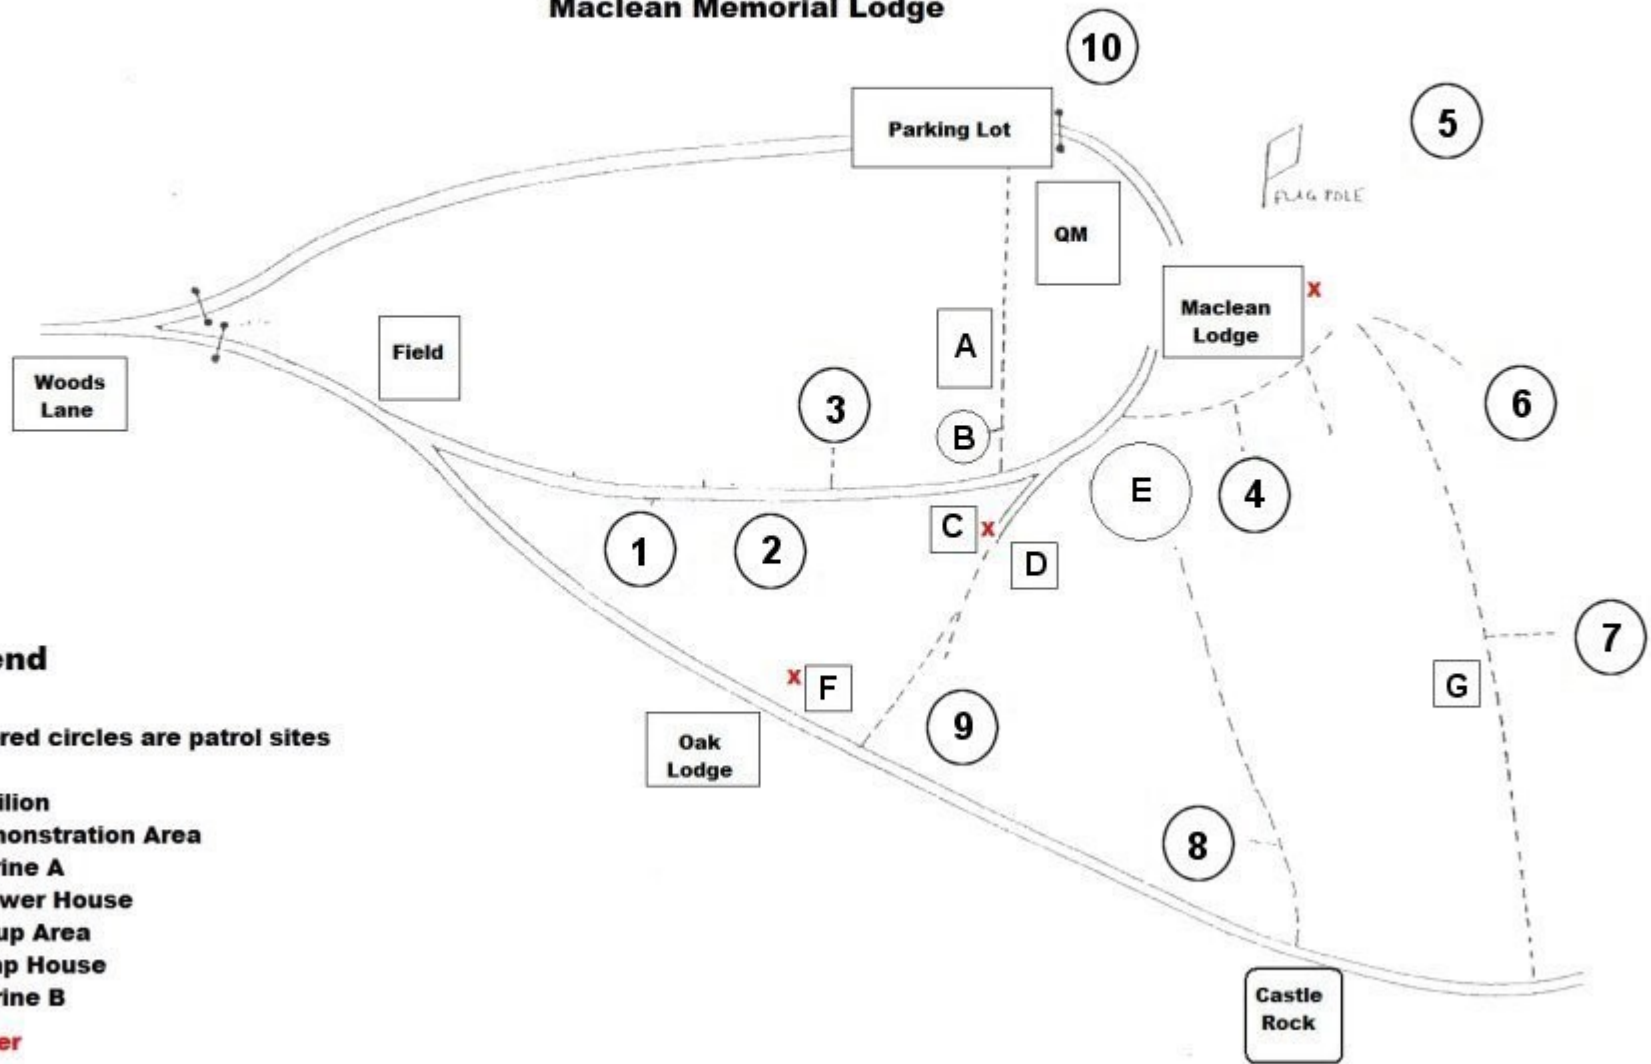

The Nelson Training Center & Maclean Memorial Lodge

Legend

Numbered circles are patrol sites

- A - Pavilion
- B - Demonstration Area
- C - Latrine A
- D - Shower House
- E - Group Area
- F - Pump House
- G - Latrine B

X - Water