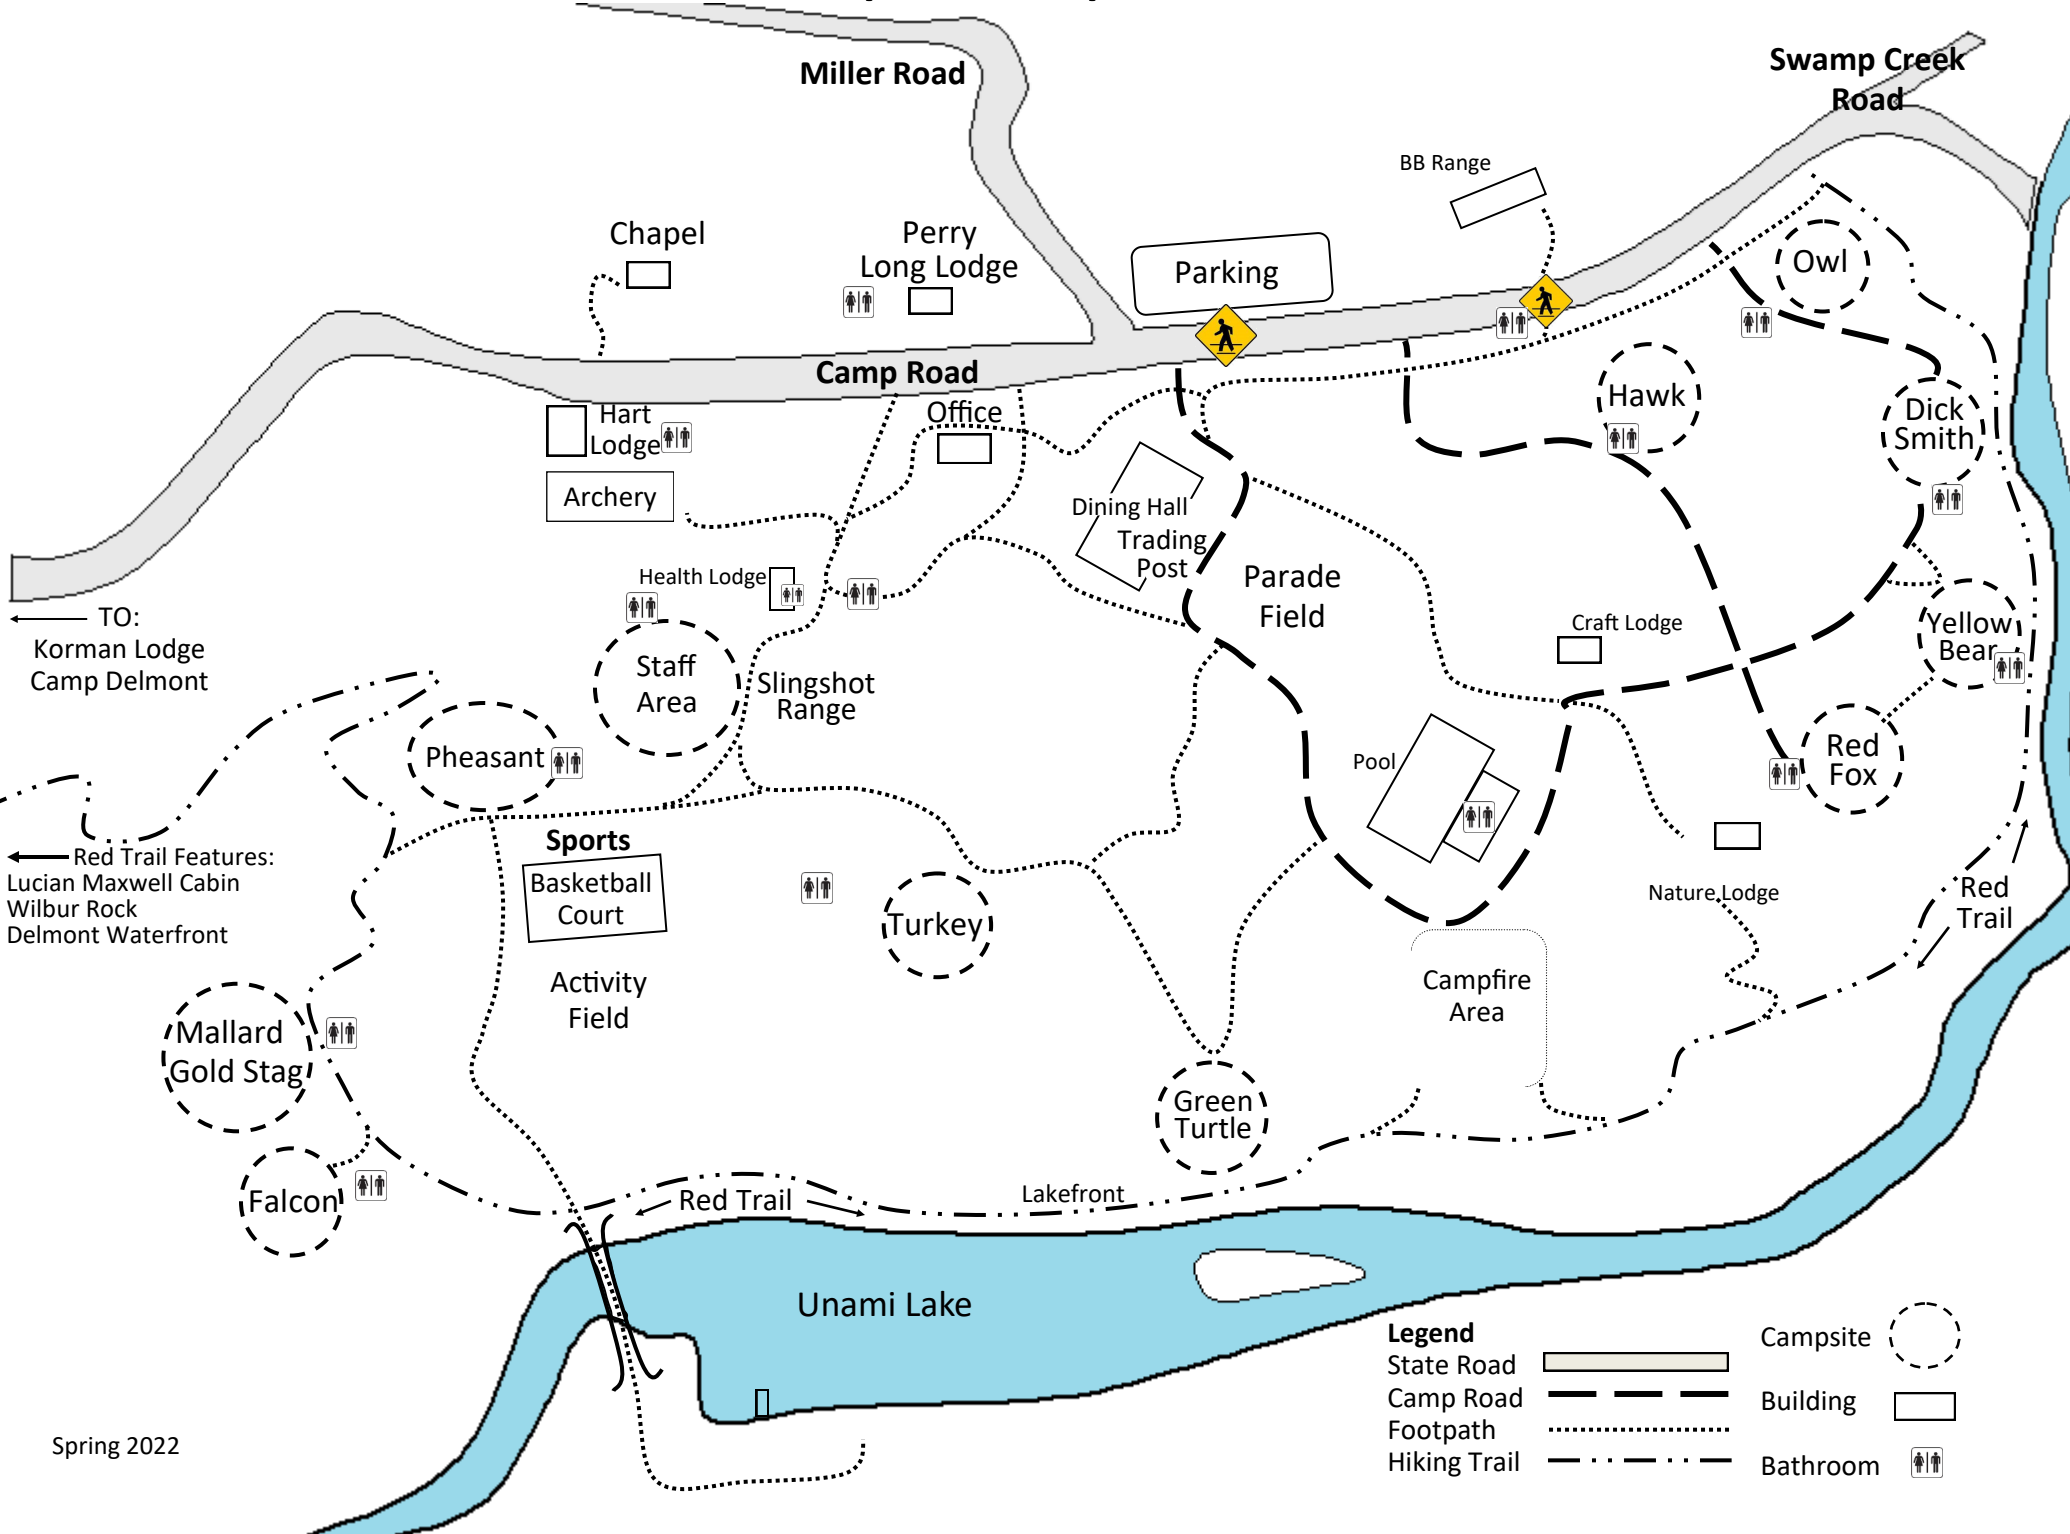

Camp Hart Map

TO:
Korman Lodge
Camp Delmont

Red Trail Features:
Lucian Maxwell Cabin
Wilbur Rock
Delmont Waterfront

Legend

State Road		Campsite	
Camp Road		Building	
Footpath		Bathroom	
Hiking Trail			